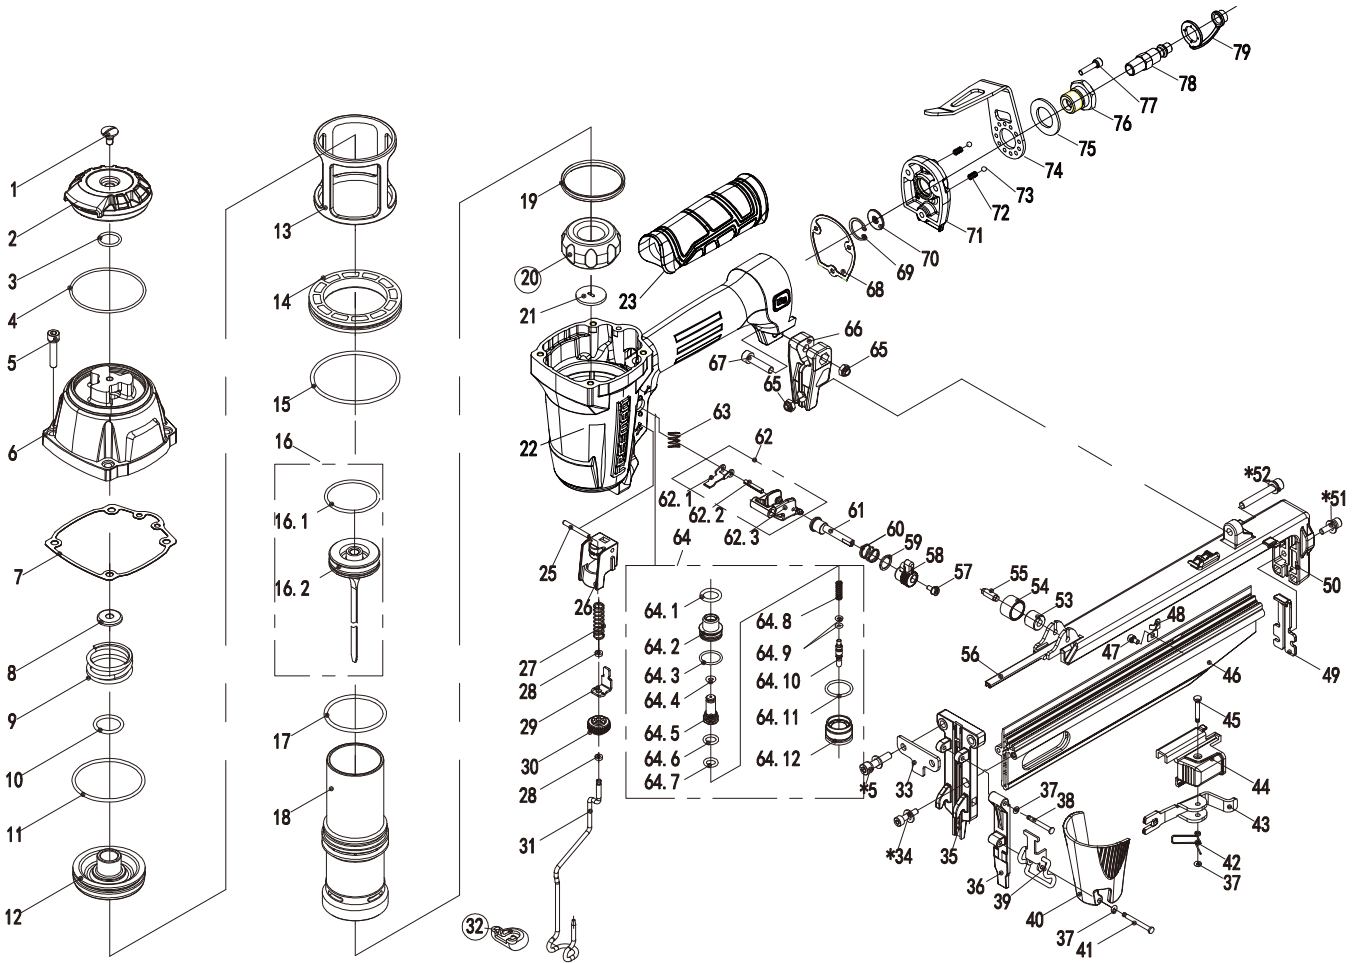

# 16 GAUGE 2-1/2" FINISH NAILER

Model: G2FN64

## REPLACEMENT KIT

	KIT DESCRIPTION	PART NUMBERS
	Replacement O-ring kit	3, 4, 10, 11, 15, 17, 19, 37
	Replacement drive blade and bumper kit	16, 20
	Replacement trigger kit	64
	Replacement non-marring tip	32