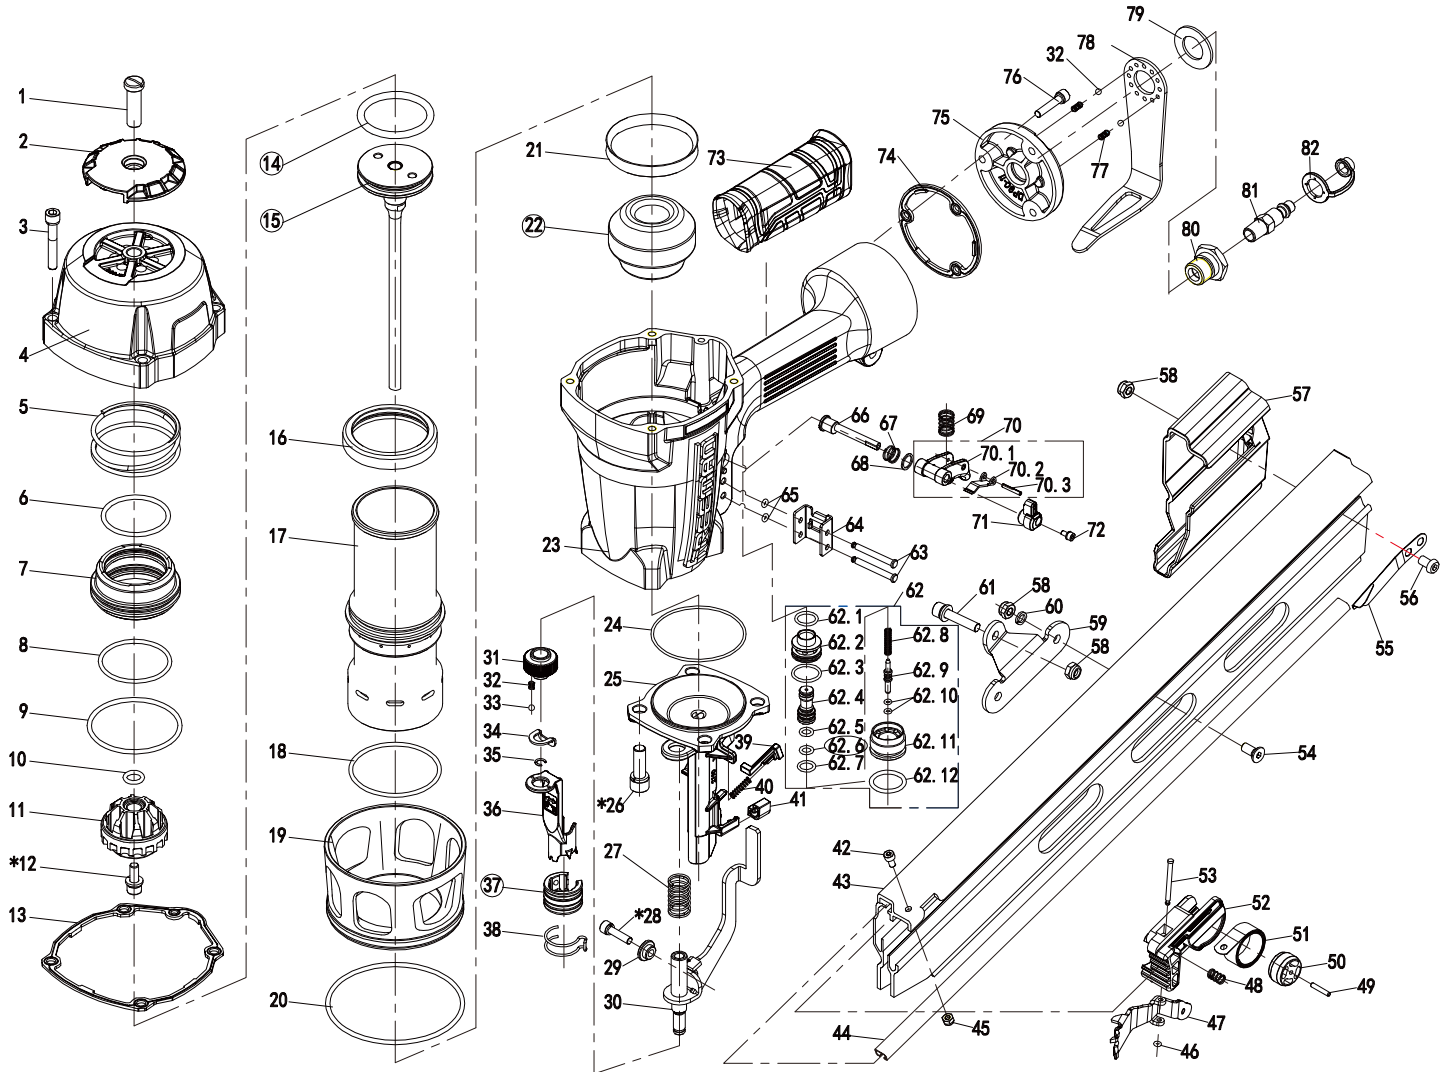

# 21 DEGREE FRAMING NAILER

Model: G2FR2190

## REPLACEMENT KIT

	KIT DESCRIPTION	PART NUMBERS
	Replacement O-ring kit	6, 8, 9, 10, 18, 20, 24, 46, 65
	Replacement drive blade and bumper kit	14, 15, 22
	Replacement trigger kit	62
	Replacement non-marring tip	37, 38