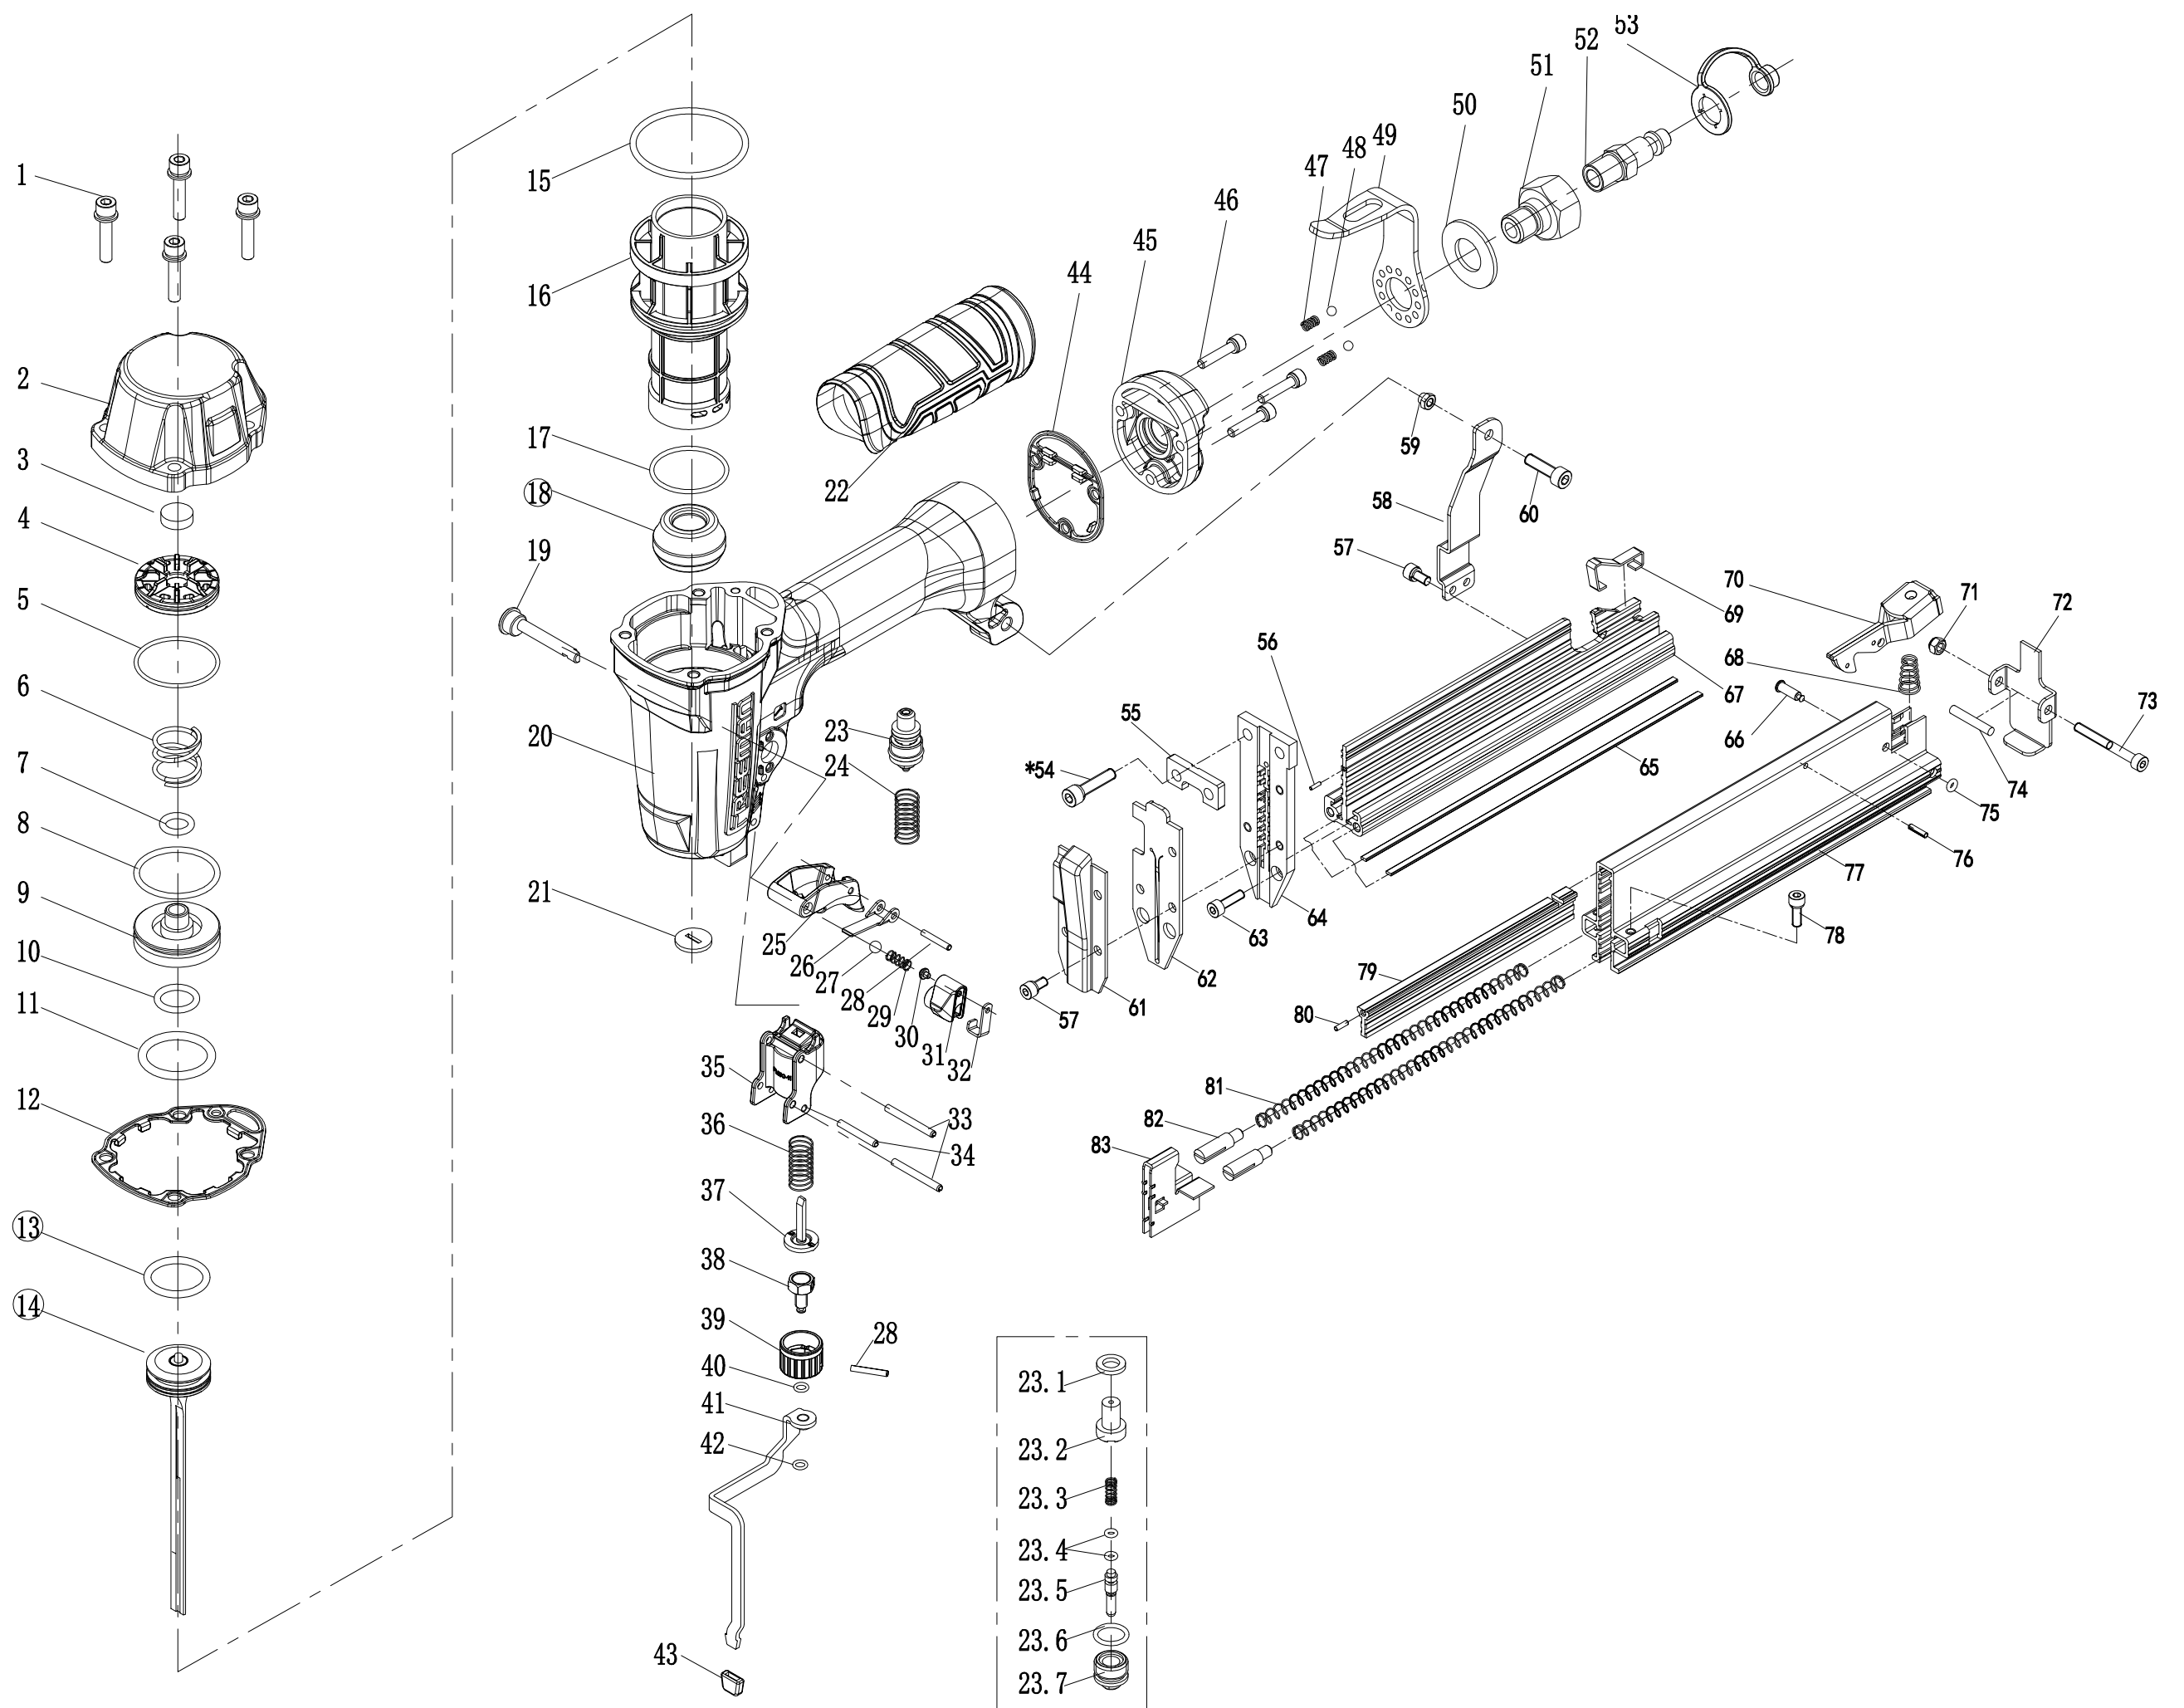

G2 18 GAUGE 3-IN-1 NAILER AND STAPLER

Model: G2XL31

REPLACEMENT KIT

	KIT DESCRIPTION	PART NUMBERS
	Rebuild o-ring kit	7,8,10,11,13,15,17,40,42
	Drive blade and bumper kit	13,14,18
	Trigger kit	23
	No-mar Tip	43