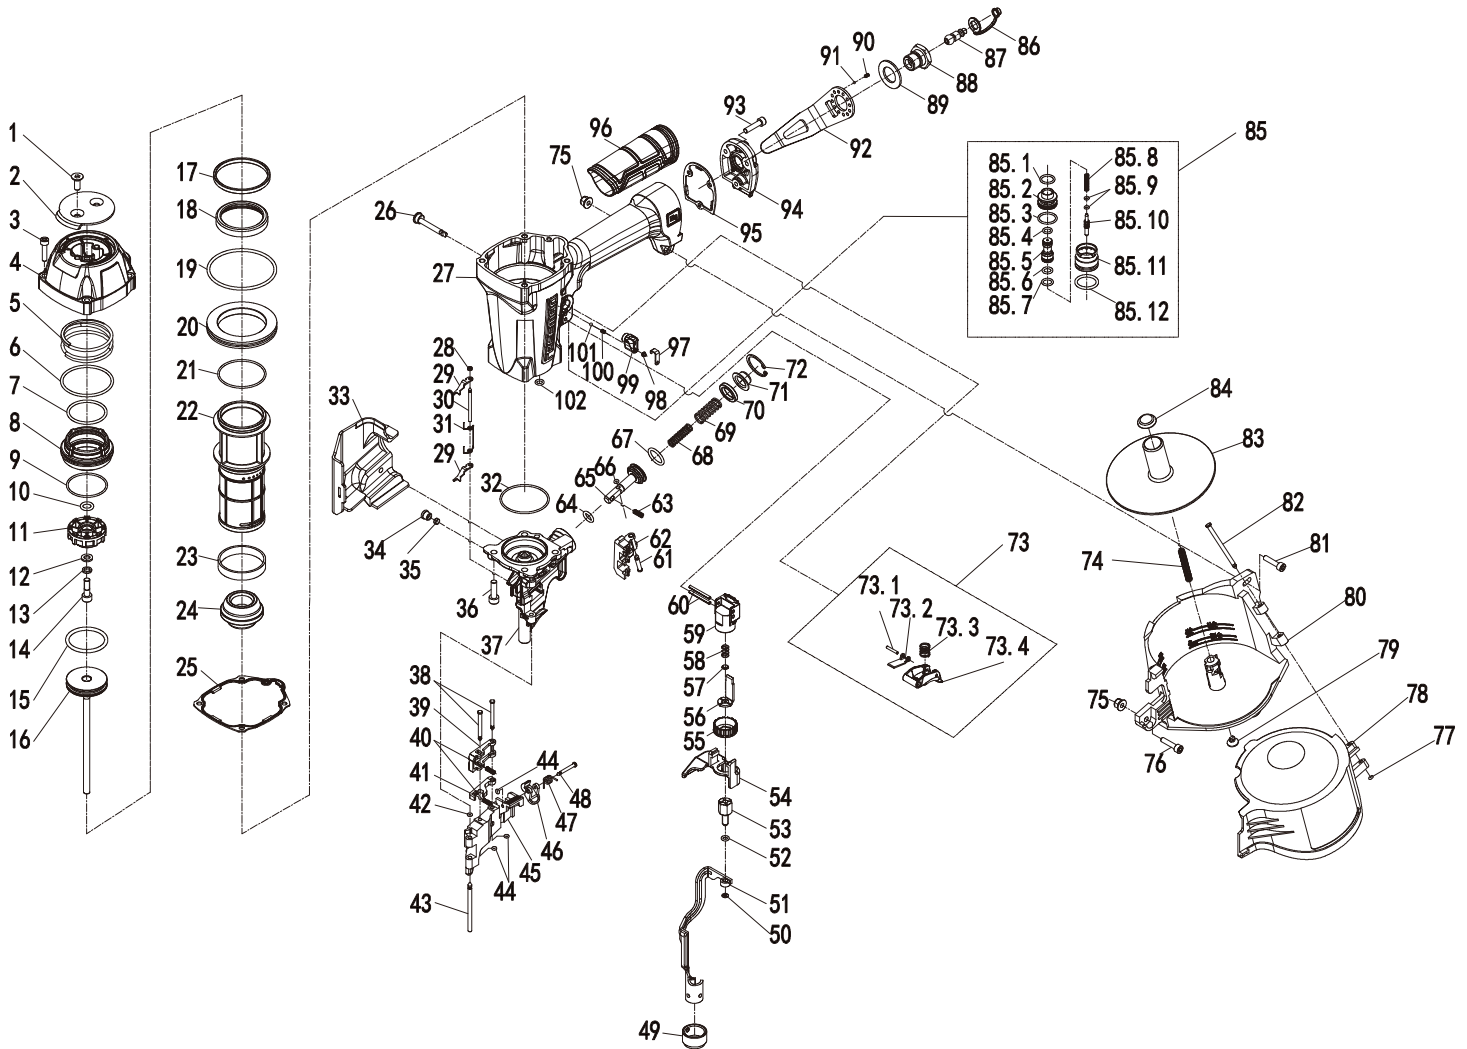

G2 15 DEGREE 2-1/2" COIL SIDING NAILER

Model: G2CN65

REPLACEMENT KIT

	KIT DESCRIPTION	PART NUMBERS
	Rebuild o-ring kit	6, 7, 9, 10, 18, 19, 21, 23, 25, 28, 32, 58, 64, 67, 68, 69, 70, 74, 95, 102
	Drive blade and bumper kit	15, 16, 24
	Trigger kit	85
	Bucket replacement	78, 79, 80, 82, 83, 84
	No-mar Tip	49