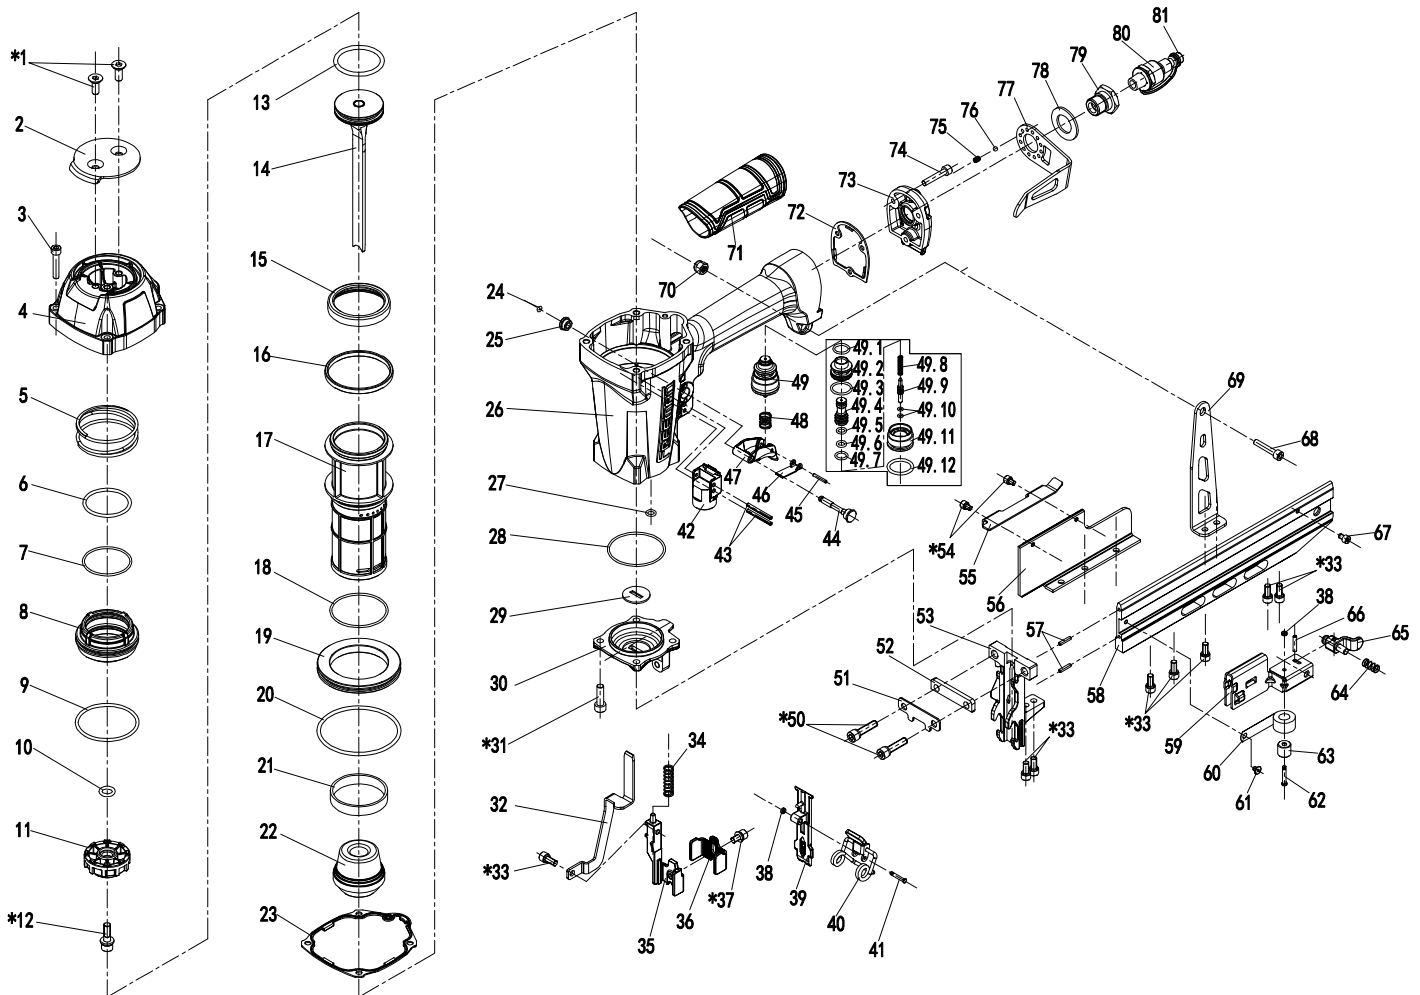

G2 10.5 GAUGE FENCING STAPLER

Model: G2FS105

REPLACEMENT KIT

	KIT DESCRIPTION	PART NUMBERS
	Rebuild o-ring kit	6,7,9,10,15,18,20,21,23,27,28,72
	Drive blade and bumper kit	13,14,22
	Trigger kit	49
	No-mar Tip	36